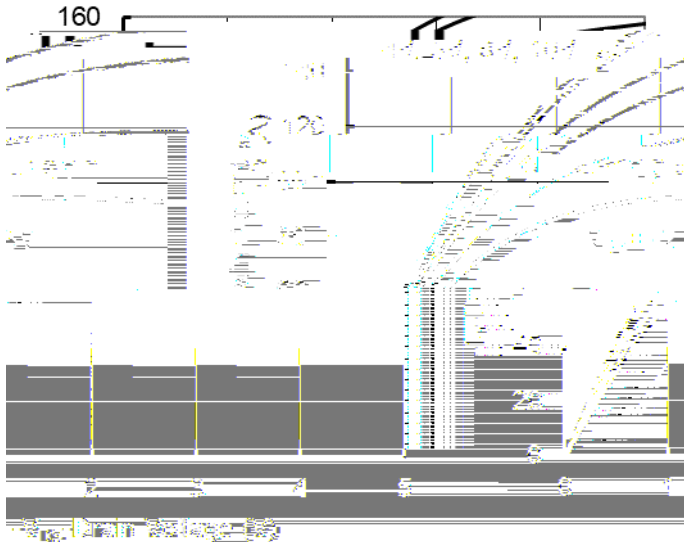

Typical Performance Characteristics

Figure 1. Output Characteristic

DFN2020-6L-E-0.8MM Package information