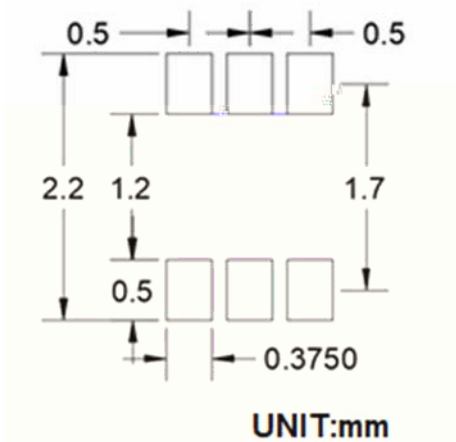

RoHS
COMPLIANT

03

v2UGHULQJ ,QIRUPDWLRQ

03

Table with 7 columns and 2 rows containing alphanumeric codes and symbols.

v2XWOLQH 'LPHQVLRQV

03

SOT-563

Table titled 'DIMENSIONS' with columns for DIM, INCHES (MIN, MAX), and MM (MIN, MAX). It lists dimensions A through M with their respective values in inches and millimeters.

03

v6XJJHVWHG 3DG /D\RXW

03

03