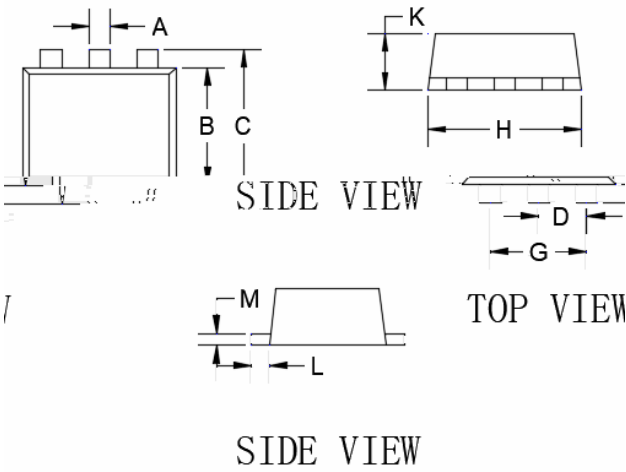

RoHS
COMPLIANT

03

v2UGHULQJ ,QIRUPDWLRQ

03

Table with 7 columns and 2 rows containing alphanumeric codes and symbols.

v2XWOLQH 'LPHQVLRQV

03

SOT-563

Table titled 'DIMENSIONS' with columns for DIM, INCHES (MIN, MAX), and MM (MIN, MAX). It lists dimensions A through M with their respective values in inches and millimeters.

03

v6XJJHVWHG 3DG /D\RXW

03

03